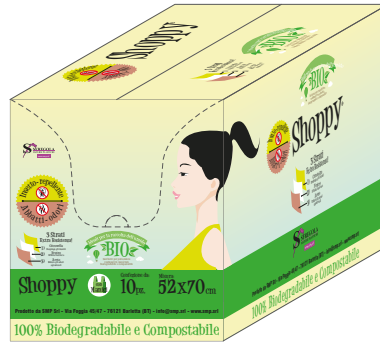

# Bio (3 Layers) Shoppyy®

## POP Material

### Cardboards

32(L) x 19(W) x 21(H) cm

### Product display

45(L) x 36(W) x 170(H) cm